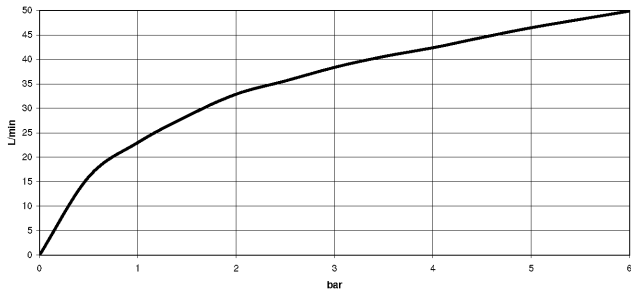

Angle valve - Brushed Durabronz (23kt Gold)

IMO

22 901 782

- rosette 60 x 60 mm
- hose covering 200mm, for shortening
- 1/2" connection
- WRAS 2205004

Fits: IMO, MEM, CL.1

	Brushed Durabronz (23kt Gold)	22 901 782-28
	Chrome	22 901 782-00
	Brushed Platinum	22 901 782-06
	Platinum	22 901 782-08
	Dark Chrome	22 901 782-19
	Matte Black	22 901 782-33
	Brushed Champagne (22kt Gold)	22 901 782-46
	Champagne (22kt Gold)	22 901 782-47
	Brushed Chrome	22 901 782-93
	Brushed Dark Platinum	22 901 782-99

22 901 782

mm [inches]

Flow rate chart

Certificates

WRAS\_2205004.

22 901 782

Parts for other finishes can be found here: Chrome

Spare parts list