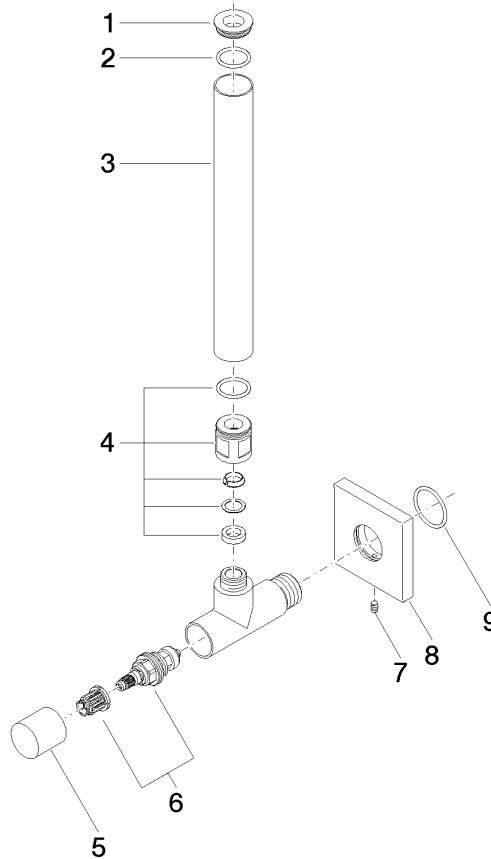

Angle valve - Brushed Durabronz (23kt Gold)

IMO

22 901 782

- rosette 60 x 60 mm
- hose covering 200mm, for shortening
- 1/2" connection
- WRAS 2205004

Fits: IMO, MEM, CL.1

	Brushed Durabronz (23kt Gold)	22 901 782-28
	Chrome	22 901 782-00
	Brushed Platinum	22 901 782-06
	Platinum	22 901 782-08
	Dark Chrome	22 901 782-19
	Matte Black	22 901 782-33
	Brushed Champagne (22kt Gold)	22 901 782-46
	Champagne (22kt Gold)	22 901 782-47
	Brushed Chrome	22 901 782-93
	Brushed Dark Platinum	22 901 782-99

22 901 782

mm [inches]

Flow rate chart

Certificates

WRAS\_2205004.

22 901 782

Parts for other finishes can be found here: Chrome

Spare parts list

No.	Item Number	Name	Quantity used	Delivery time
1	09 21 22 000-28	nipple	1	-
Spare part can no longer be ordered, please order the replacement item				
2	90 14 10 010 00 90	seal	1	2
3	09 28 22 020-28	pipe	1	20
4	04 24 04 220 01-28	threaded connector	1	-
Spare part can no longer be ordered, please order the replacement item				
5	09 20 22 001-28	handle	1	20
6	90 90 03 006 00 90	top	1	2
7	09 31 11 048 90	pin	1	2
8	09 27 78 042-28	rosette	1	20
9	09 14 10 112 90	seal	1	2