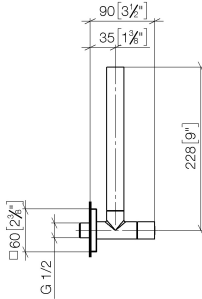

Angle valve - Brushed Durabronz (23kt Gold)

IMO

22 901 782

- rosette 60 x 60 mm
- hose covering 200mm, for shortening
- 1/2" connection
- WRAS 2205004

Fits: IMO, MEM, CL.1

	Brushed Durabronz (23kt Gold)	22 901 782-28
	Chrome	22 901 782-00
	Brushed Platinum	22 901 782-06
	Platinum	22 901 782-08
	Dark Chrome	22 901 782-19
	Matte Black	22 901 782-33
	Brushed Champagne (22kt Gold)	22 901 782-46
	Champagne (22kt Gold)	22 901 782-47
	Brushed Chrome	22 901 782-93
	Brushed Dark Platinum	22 901 782-99

22 901 782

mm [inches]

Flow rate chart

Certificates

WRAS\_2205004.

22 901 782

Parts for other finishes can be found here: Chrome

Spare parts list

No.	Item Number	Name	Quantity used	Delivery time
1	09 21 22 000-28	nipple	1	-
Spare part can no longer be ordered, please order the replacement item				
2	90 14 10 010 00 90	seal	1	2
3	09 28 22 020-28	pipe	1	20
4	04 24 04 220 01-28	threaded connector	1	-
Spare part can no longer be ordered, please order the replacement item				
5	09 20 22 001-28	handle	1	20
6	90 90 03 006 00 90	top	1	2
7	09 31 11 048 90	pin	1	2
8	09 27 78 042-28	rosette	1	20
9	09 14 10 112 90	seal	1	2